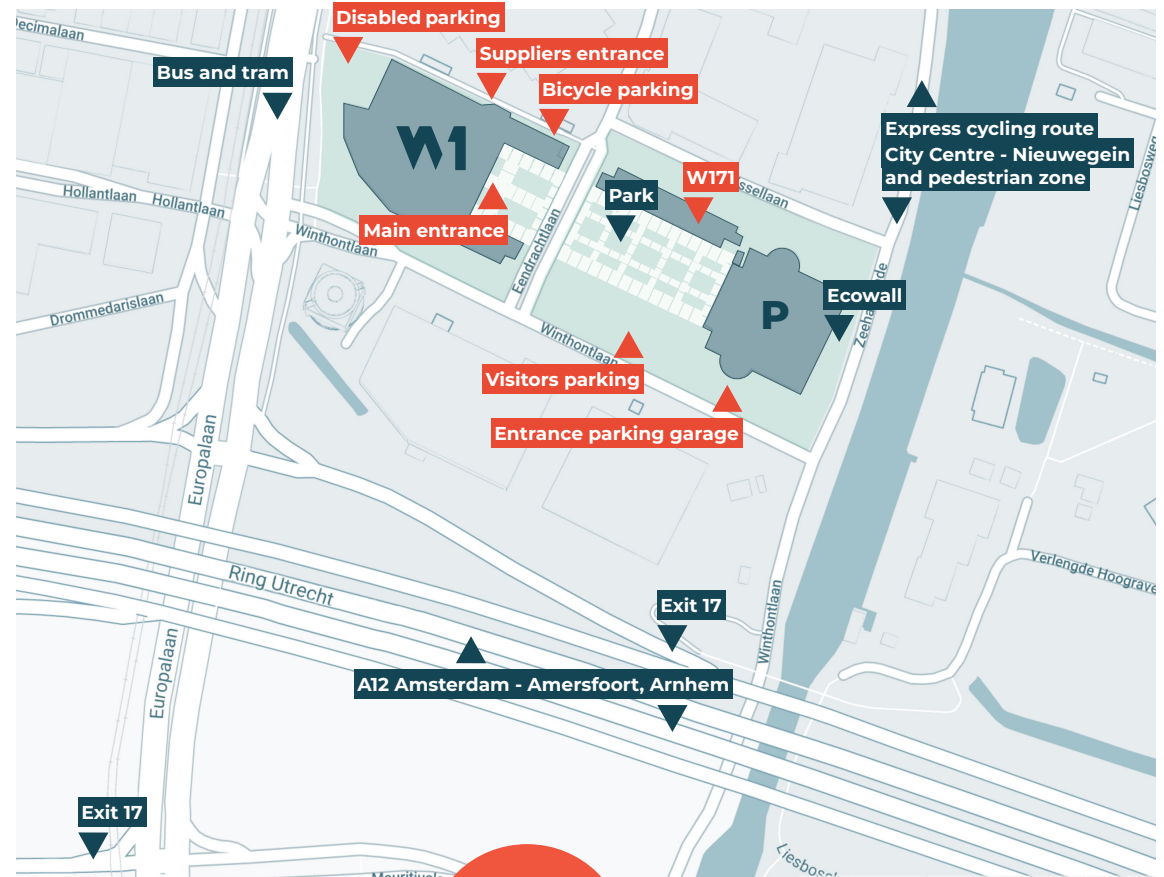

Your route to Winthontlaan 1 in Utrecht

Winthontlaan 1 is easily accessible by public transport and bicycle. Travel time from Utrecht Central Station is approximately 10 minutes. The light rail and bus stop almost in front of the entrance.

With direct connections to the A2 and A12 motorways, Winthontlaan 1 can be reached by car within 30 to 40 minutes from Amsterdam, Amersfoort, Schiphol Airport and Arnhem (exit 17 Jaarbeurs). There are more than enough parking spaces on the premises and for extra capacity P+R Westraven is only one public transport stop away. The main entrance is at Eendrachtstraat.

See you soon!

Welcome to Winthontlaan 1. Where you can meet people, work and collaborate in a healthy and sustainable way. Where new ideas are born. Where you can make new connections. Where there is always something going on.
Work, connect & relax